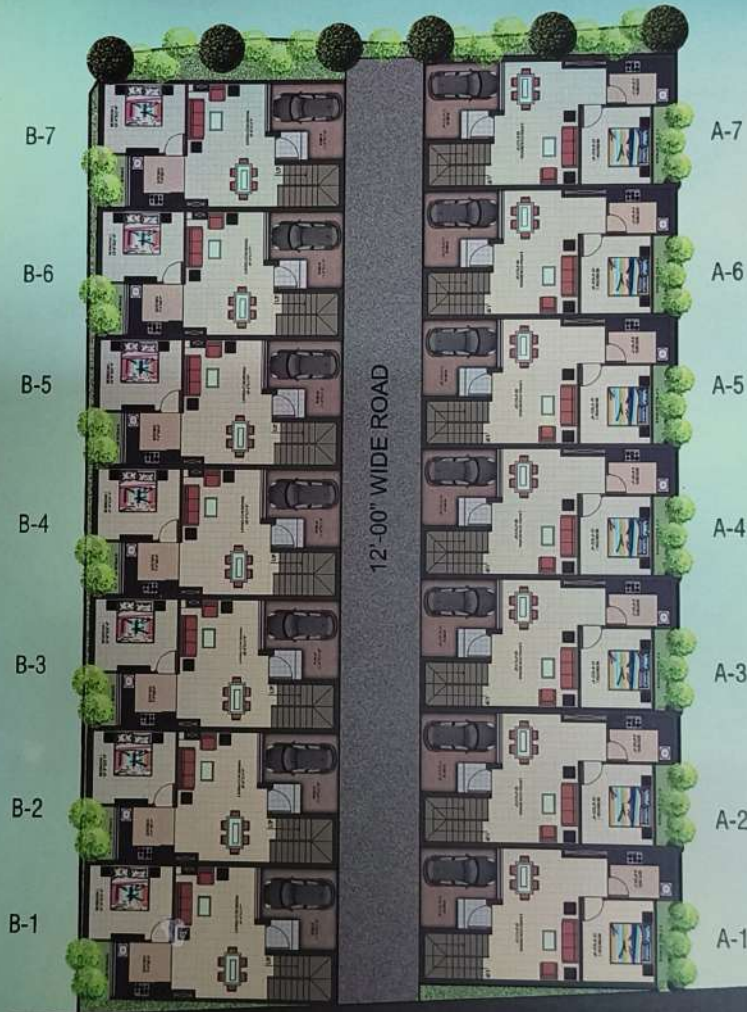

TYPE -B

12'-00" WIDE ROAD

B-7
B-6
B-5
B-4
B-3
B-2
B-1

A-7
A-6
A-5
A-4
A-3
A-2
A-1

TYPE -A

Sahej Valley

Lifestyle

the grand way of living !

North (Type- A) Ground floor plan

North (Type- A) First floor plan

TOTAL SALEABLE AREA : 1700 SQ. FEET

Sahej Valley

Classic

only known to the connoisseur!

A home should confer pride on its owner as a throne brings to its king. We have designed our new project Sahej Valley to bring you pride, joy and gratification that you always aspired. We present you a magnificence which is an epitome of class, quality and luxury!

South (Type-B) Ground floor plan

South (Type-B) First floor plan

TOTAL SALEABLE AREA : 1700 SQ. FEET

Sahej Valley

Detail

importance given to the minute entities !

Every Magnificent structure or a monument is not only admired for its grandness but is also acclaimed for the minute details that the creator ensured.