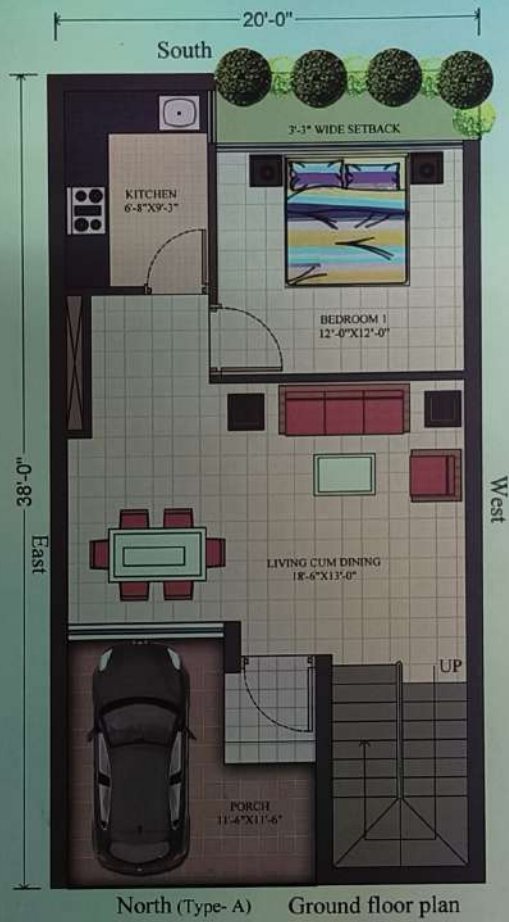

TYPE -B

12'-00" WIDE ROAD

B-7
B-6
B-5
B-4
B-3
B-2
B-1

A-7
A-6
A-5
A-4
A-3
A-2
A-1

TYPE -A

Sahej Valley

Lifestyle

the grand way of living !

North (Type- A) Ground floor plan

North (Type- A) First floor plan

TOTAL SALEABLE AREA : 1700 SQ. FEET

Sahej Valley

Classic

only known to the connoisseur!

A home should confer pride on its owner as a throne brings to its king. We have designed our new project Sahej Valley to bring you pride, joy and gratification that you always aspired. We present you a magnificence which is an epitome of class, quality and luxury!

South (Type-B) Ground floor plan

South (Type-B) First floor plan

TOTAL SALEABLE AREA : 1700 SQ. FEET

Sahej Valley

Detail

importance given to the minute entities !

Every Magnificent structure or a monument is not only admired for its grandness but is also acclaimed for the minute details that the creator ensured.