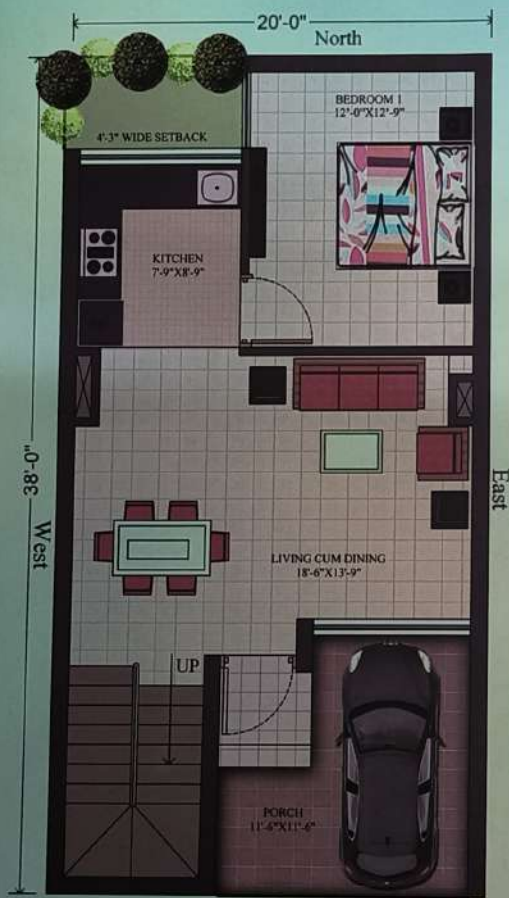

North (Type- A) Ground floor plan

North (Type- A) First floor plan

TOTAL SALEABLE AREA : 1700 SQ. FEET

Sahej Valley

Classic

only known to the connoisseur!

A home should confer pride on its owner as a throne brings to its king. We have designed our new project Sahej Valley to bring you pride, joy and gratification that you always aspired. We present you a magnificence which is an epitome of class, quality and luxury!

South (Type-B) Ground floor plan

South (Type-B) First floor plan

TOTAL SALEABLE AREA : 1700 SQ. FEET

Sahej Valley

Detail

importance given to the minute entities !

Every Magnificent structure or a monument is not only admired for its grandness but is also acclaimed for the minute details that the creator ensured.