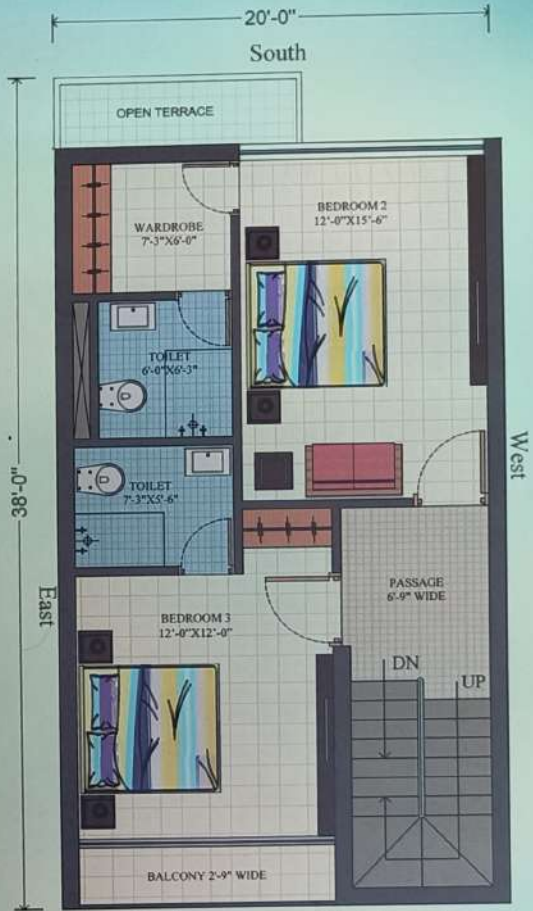

TYPE -B

12'-00" WIDE ROAD

B-7
B-6
B-5
B-4
B-3
B-2
B-1

A-7
A-6
A-5
A-4
A-3
A-2
A-1

TYPE -A

Sahej Valley

Lifestyle

the grand way of living !

North (Type- A) Ground floor plan

North (Type- A) First floor plan

TOTAL SALEABLE AREA : 1700 SQ. FEET

Sahej Valley

Classic

only known to the connoisseur!

A home should confer pride on its owner as a throne brings to its king. We have designed our new project Sahej Valley to bring you pride, joy and gratification that you always aspired. We present you a magnificence which is an epitome of class, quality and luxury!

South (Type-B) Ground floor plan

South (Type-B) First floor plan

TOTAL SALEABLE AREA : 1700 SQ. FEET

Sahej Valley

Detail

importance given to the minute entities !

Every Magnificent structure or a monument is not only admired for its grandness but is also acclaimed for the minute details that the creator ensured.