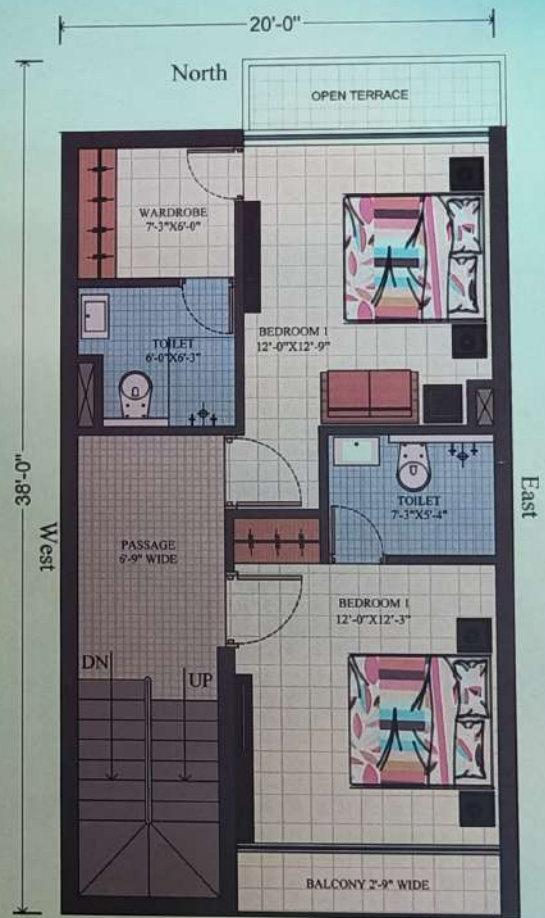

North (Type- A) Ground floor plan

North (Type- A) First floor plan

TOTAL SALEABLE AREA : 1700 SQ. FEET

Sahej Valley

Classic

only known to the connoisseur!

A home should confer pride on its owner as a throne brings to its king. We have designed our new project Sahej Valley to bring you pride, joy and gratification that you always aspired. We present you a magnificence which is an epitome of class, quality and luxury!

South (Type-B) Ground floor plan

South (Type-B) First floor plan

TOTAL SALEABLE AREA : 1700 SQ. FEET

Sahej Valley

Detail

importance given to the minute entities !

Every Magnificent structure or a monument is not only admired for its grandness but is also acclaimed for the minute details that the creator ensured.